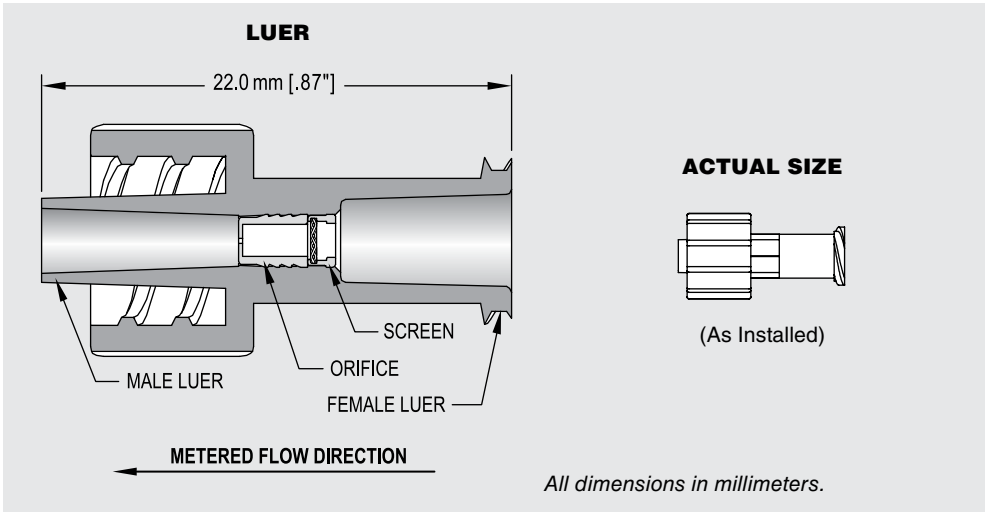

## GAS ORIFICE - LEE IMH SCREENED ORIFICE IN MALE TO FEMALE LUER

LEE PART NO.	LOHM RATE
RESM1505000S	5,000
RESM1505500S	5,500
RESM1506000S	6,000
RESM1506500S	6,500
RESM1507000S	7,000
RESM1507500S	7,500
RESM1508000S	8,000
RESM1508500S	8,500
RESM1509000S	9,000
RESM1509500S	9,500
RESM1510000S	10,000
RESM1515000S	15,000
RESM1520000S	20,000
RESM1525000S	25,000
RESM1530000S	30,000
RESM1535000S	35,000
RESM1540000S	40,000
RESM1545000S	45,000

PERFORMANCE
Metered Flow
Lohm Rate Tolerance: $\pm 5\%$
Screen Size: 40 Micron
Test Fluid: Clean & Dry Nitrogen

MATERIALS
Fitting.....Polypropylene - Natural
Orifice.....303 Stainless Steel
Screen Body...303 Stainless Steel
Screen.....316 Stainless Steel